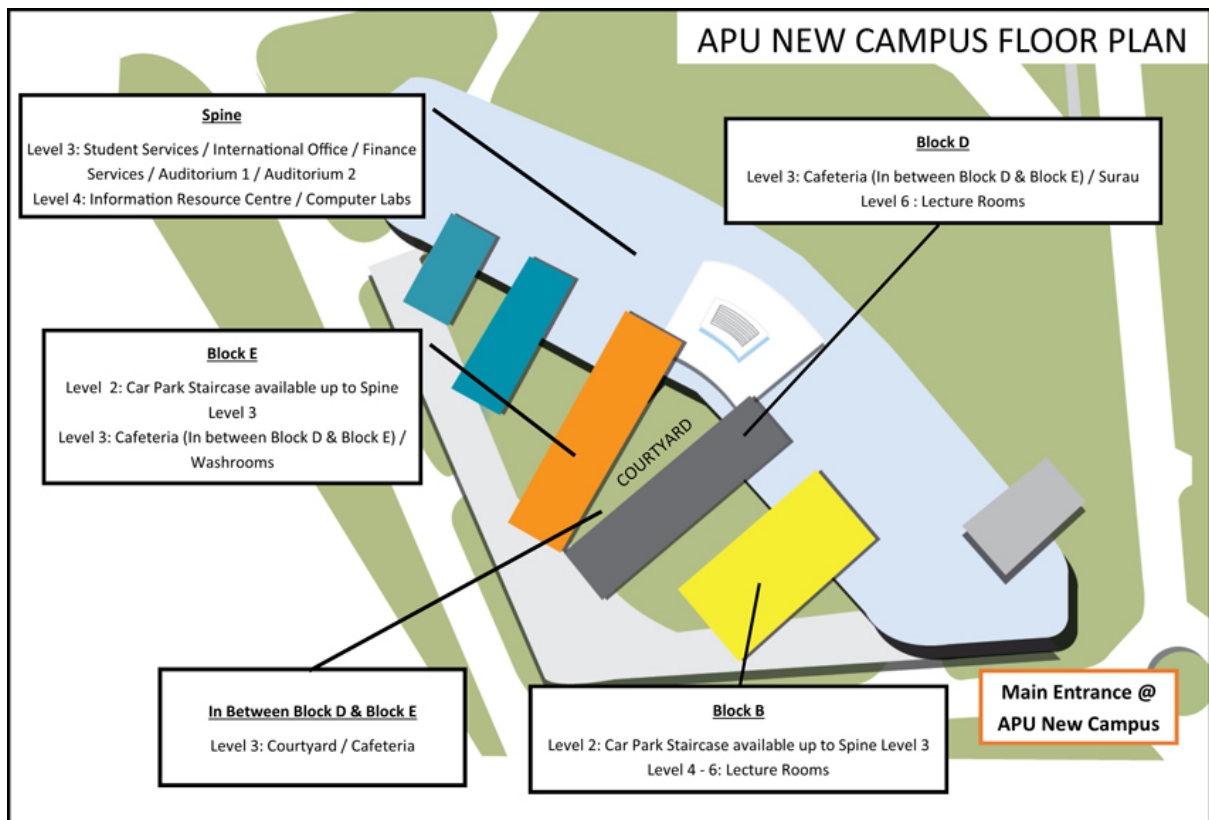

### **Lifts**

Lift services are available at the Spine (Front), Block B & Block E **ONLY**.

### **Cafeteria**

The Cafeteria is located at Level 3, Courtyard. It is operated by Modesto's and offers a good variety of Malaysian, Western and Asian cuisines.

Payment at the cafeteria will be done via the cashless system. Please ensure that you have sufficient balance in your APU Student ID. For more information on the cashless system, please refer to the coming updates on this website.

### **Washrooms**

Washrooms are located at Level 3, 4, and 5, Block E.

### **Surau**

Surau is located at Level 3, Block D.